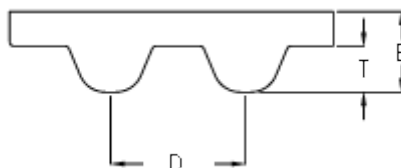

# Data Sheet

Article number: 602932750168

Description: Gates timing belt POWERGRIP®  
GTX 880 8MX 40

## Measures

---

D (Pitch)	= 8
Height B mm	= 5.6
Height T mm	= 3.4
Length	= 880
Number of teeth	= 110
Type	= 880 8MX 40
Width	= 40